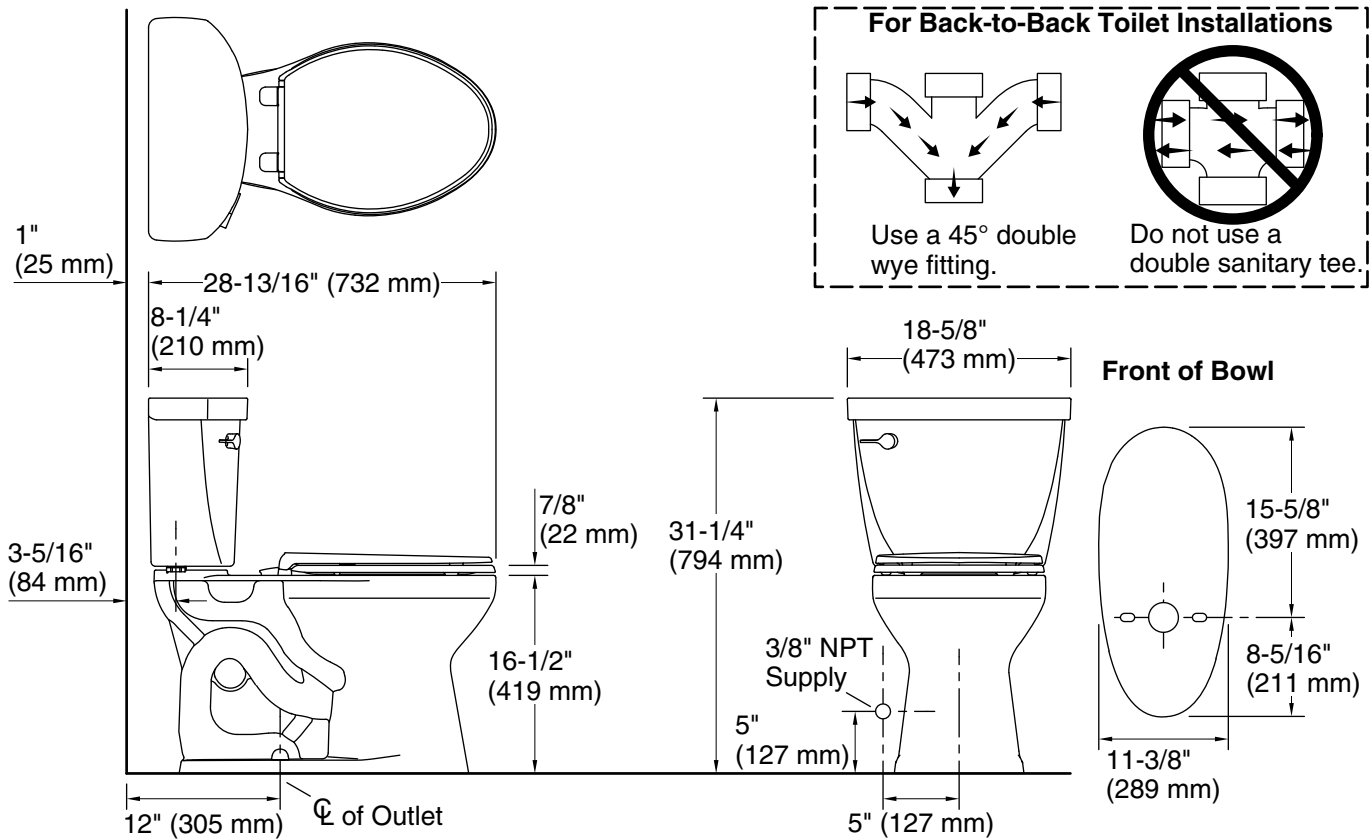

Technical Information

All product dimensions are nominal.

Toilet type:	Floor-mount
Waste Outlet:	Floor
Bowl shape:	Elongated
Flush type:	Revolution 360, AquaPiston
Trap passageway:	2-1/8" (54 mm)
Water surface size:	10-3/8" x 8-1/8" (264 mm x 206 mm)
Rim to water surface:	6-5/8" (168 mm)
Rough-in:	12" (305 mm)
Seat-mounting holes:	5-1/2" (140 mm)

Notes

Install this product according to the installation instructions.

Install this product according to the installation instructions.

ADA, OBC, CSA B651 compliant when installed to the specific requirements of these regulations.

Plumbing codes may require elongated toilets and elongated, open-front seats in public bathrooms.

Accessibility standards may require controls to be located on the open side of the toilet.